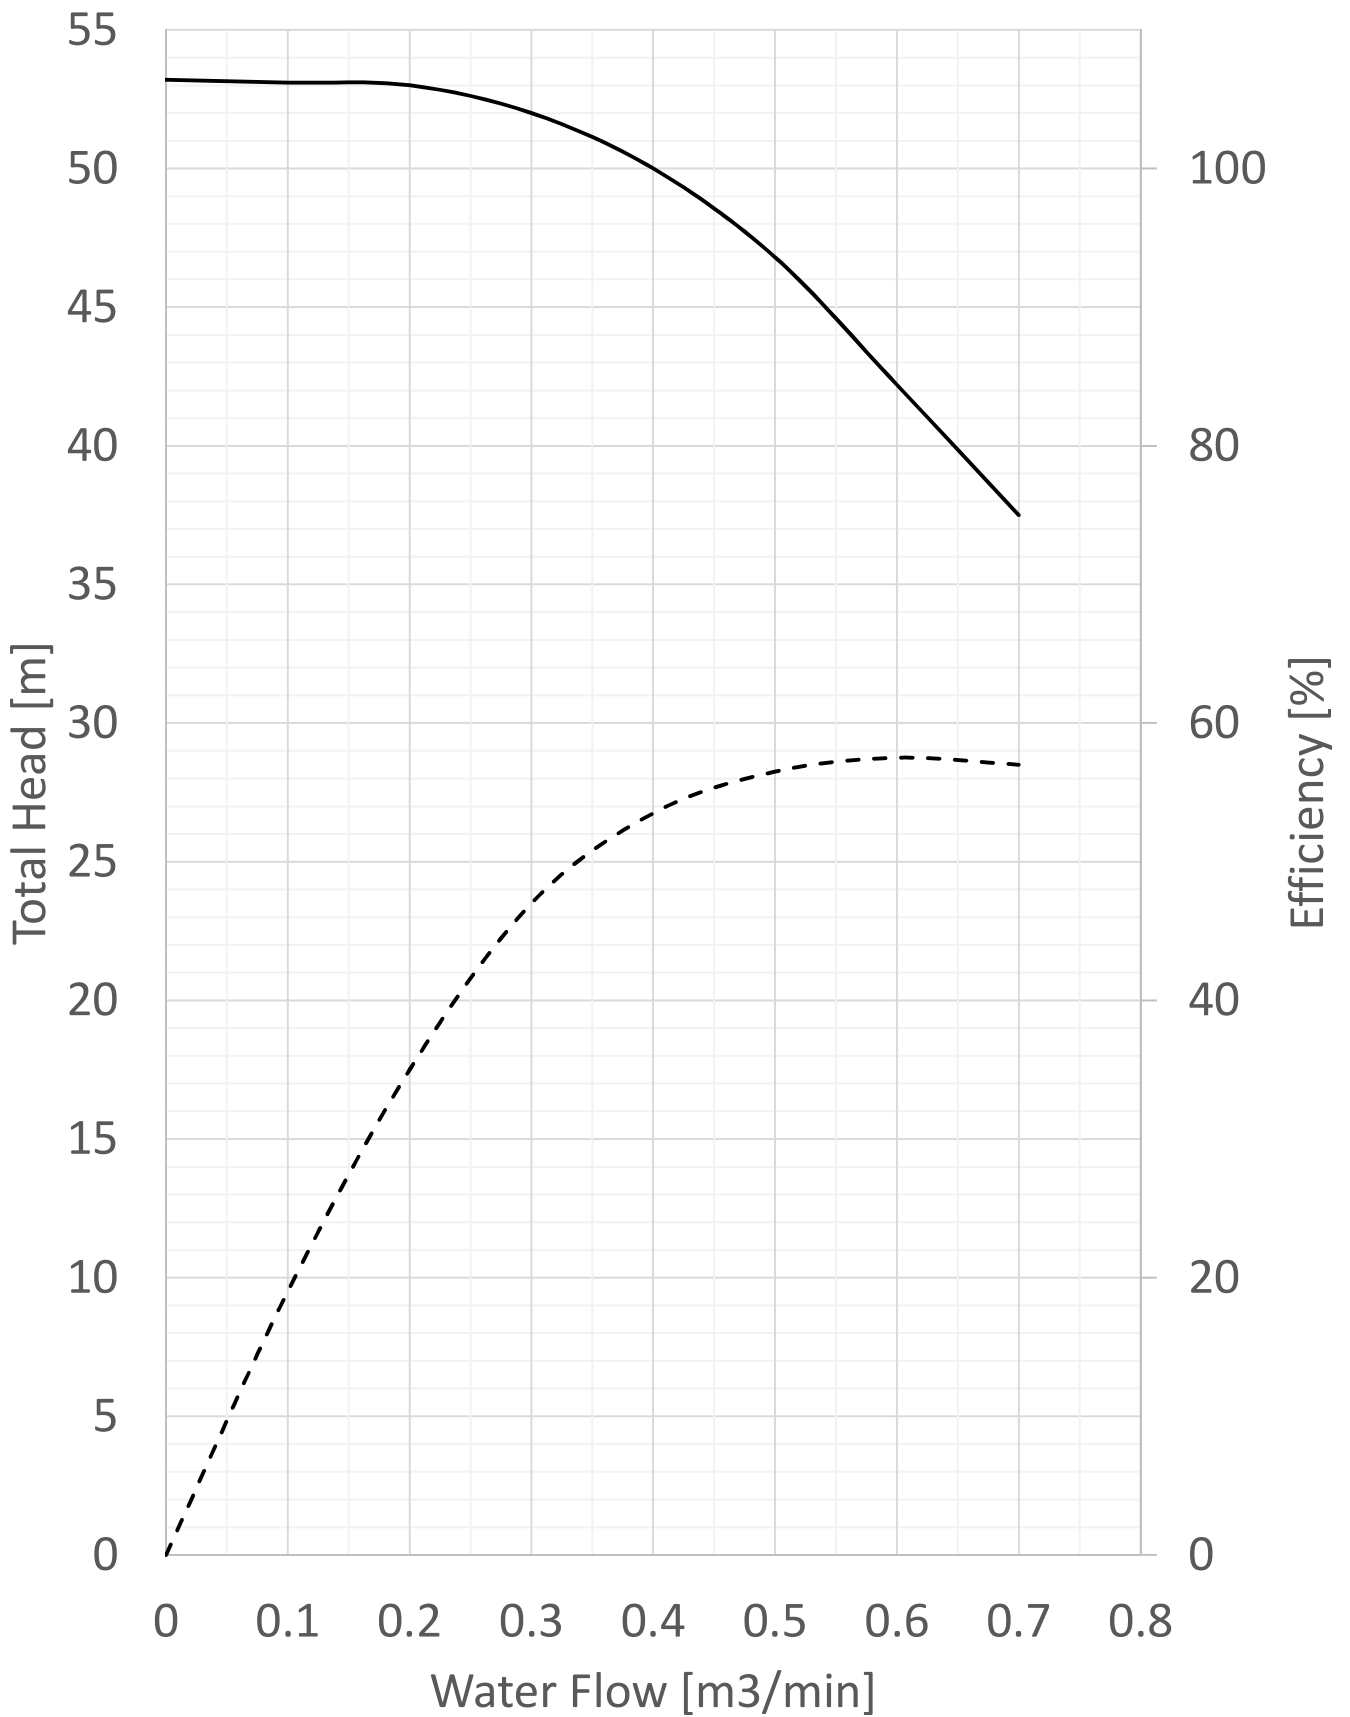

65X50L-E62.2T

— Total Head - - - Efficiency

65X50A-E63.7T

— Total Head - - - Efficiency

65X50B-E65.5T

— Total Head - - - Efficiency

65X50C-E67.5T

— Total Head - - - Efficiency